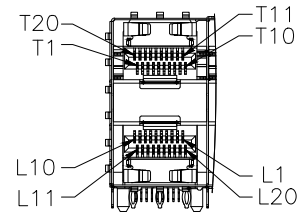

REV:	ECN. NO.	NAME	DATE

NOTES:

MATERIAL:
 CAGE: NICKEL SILVER, THICKNESS 0.25mm
 LIGHT PIPE: POLYCARBONATE, COLOR: CLEAR.
 CONNECTOR:
 PLASTIC HOUSING: HIGH TEMPERATURE LCP, UL94 V-0.
 SPRING: STAINLESS STEEL, THICKNESS 0.20mm
 CONTACTS: PHOSPHOR BRONZE, THICKNESS 0.20mm
 PLATING: 15μ" MIN. GOLD ON MATING AREA,
 150μ" MIN. MATE TIN ON SOLDER TAILS.
 PACKAGING: TRAY PACKAGING.
 TEMPERATURE RANGE: -40°C TO +85°C

DETAIL A
1:1

GENERAL TOLERANCE .X±0.20 .X±1° .XX±0.15 .XX±5° .XXX±0.10		VITALCON a vital connector company		FOR YOUR VITAL CONNECTION	
DRAWN BY: Zou Long		TITLE: SFP 2X6 CAGE+CONNECTOR		PART NO: S1N3G00200BA4	
CHECKED BY: Bob		UNIT:mm		REV: A	
APPROVED BY: QPF		PROJECTION		SHEET:1 OF 3	
				FCN: A4	
				http://www.vitalconn.com	

ECOMMENDED PCB CONFIGURATION

- NOTES:
- 1. DATUM AND BASIC DIMENSIONS ESTABLISHED BY CUSTOMER.
 - 2. 1.05 mm DIAMETER HOLES ARE CHASSIS GROUND.

GENERAL TOLERANCE .X±0.20 .X±1° .XX±0.15 .XX±5° .XXX±0.10		VITALCON a vital connector company		FOR YOUR VITAL CONNECTION	
DRAWN BY: Zou Long		TITLE: SFP 2X6 CAGE+CONNECTOR		PART NO: S1N3G00200BA4	
CHECKED BY: Bob		SIZE: A4		UNIT:mm	
APPROVED BY: QPF		PROJECTION		SHEET:2 OF 3	
				FCN: A4	
				http://www.vitalconn.com	

For technical support, please send an email to support@vitalconn.com

REV:	ECN. NO.	NAME	DATE

GENERAL TOLERANCE .X±0.20 .X±1° .XX±0.15 .XX±5° .XXX±0.10		VITALCON a vital connector company		FOR YOUR VITAL CONNECTION	
DRAWN BY: Zou Long		TITLE: SFP 2X6 CAGE+CONNECTOR		REV: A	
CHECKED BY: Bob		PART NO: S1N3G00200BA4		FCN: A4	
APPROVED BY: QPF		SIZE: A4		UNIT:mm	
		PROJECTION		SHEET:3 OF 3	
				http://www.vitalconn.com	