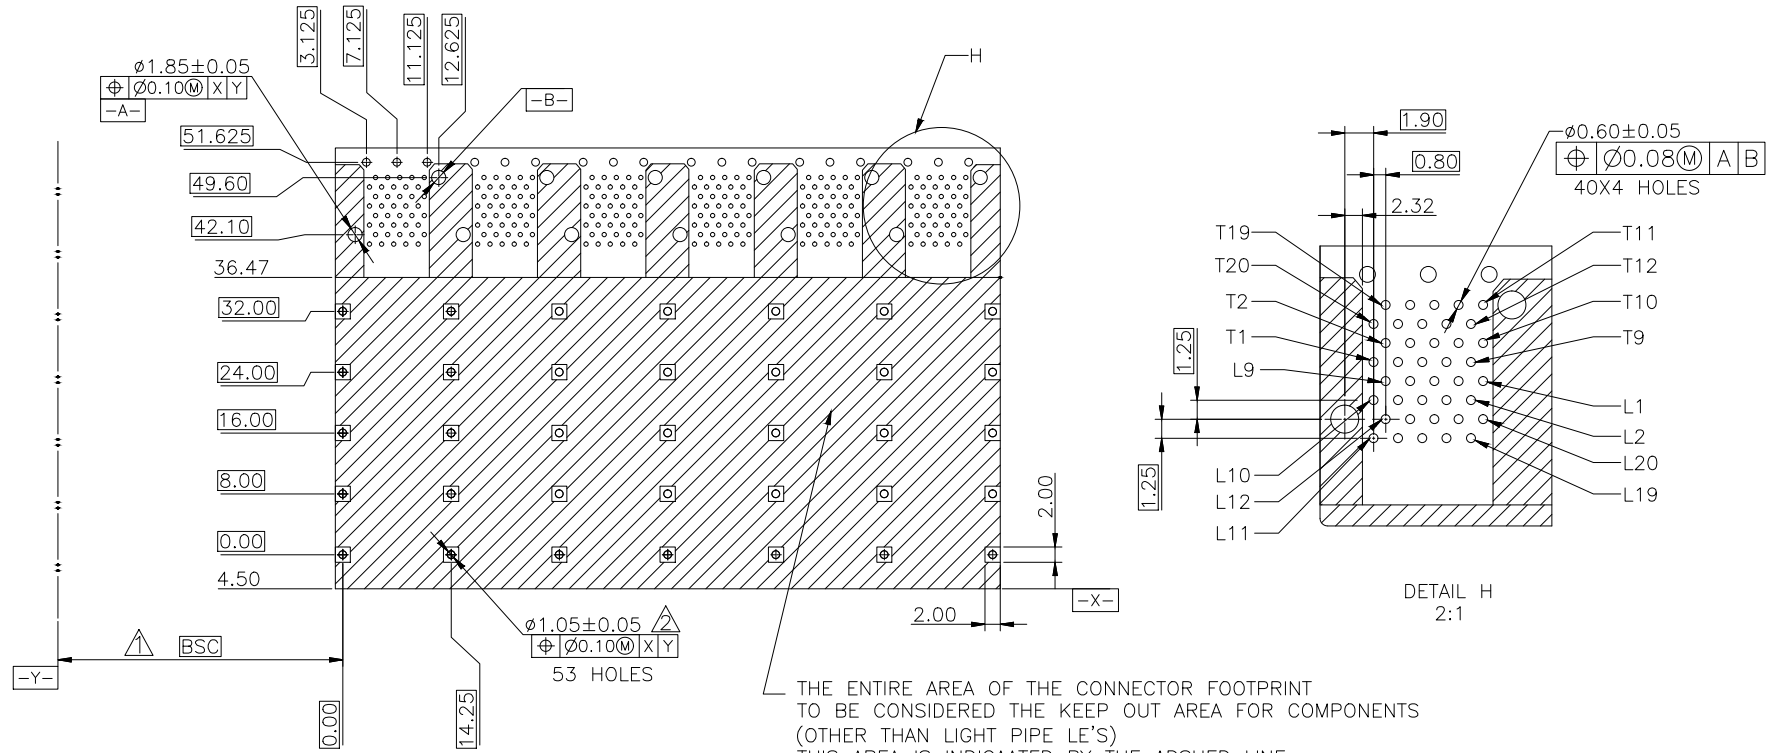

REV:	ECN. NO.	NAME	DATE

NOTES:

MATERIAL:
 CAGE: NICKEL SILVER, THICKNESS 0.25mm
 LIGHT PIPE: POLYCARBONATE, COLOR: CLEAR.
 CONNECTOR:
 PLASTIC HOUSING: HIGH TEMPERATURE LCP, UL94 V-0.
 SPRING: STAINLESS STEEL, THICKNESS 0.20mm
 CONTACTS: PHOSPHOR BRONZE, THICKNESS 0.20mm
 PLATING: 15μ" MIN. GOLD ON MATING AREA,
 150μ" MIN. MATE TIN ON SOLDER TAILS.
 PACKAGING: TRAY PACKAGING.
 TEMPERATURE RANGE: -40°C TO +85°C

DETAIL A
1:1

GENERAL TOLERANCE .X±0.20 .X±1° .XX±0.15 .XX±5° .XXX±0.10		VITALCON a vital connector company		FOR YOUR VITAL CONNECTION	
DRAWN BY: Zou Long		TITLE: SFP 2X6 CAGE+CONNECTOR		PART NO: S1N3G00200BA4	
CHECKED BY: Bob		UNIT:mm		REV: A	
APPROVED BY: QPF		PROJECTION		SHEET:1 OF 3	
				FCN: A4	
				http://www.vitalconn.com	

For technical support, please send an email to support@vitalconn.com

REV:	ECN. NO.	NAME	DATE

THE ENTIRE AREA OF THE CONNECTOR FOOTPRINT TO BE CONSIDERED THE KEEP OUT AREA FOR COMPONENTS (OTHER THAN LIGHT PIPE LE'S) THIS AREA IS INDICATED BY THE ADSDHED LINE

ECOMMENDED PCB CONFIGURATION

- NOTES:
- 1. DATUM AND BASIC DIMENSIONS ESTABLISHED BY CUSTOMER.
 - 2. 1.05 mm DIAMETER HOLES ARE CHASSIS GROUND.

GENERAL TOLERANCE .X±0.20 .X±1° .XX±0.15 .XX±5° .XXX±0.10		VITALCON a vital connector company		FOR YOUR VITAL CONNECTION	
DRAWN BY: Zou Long		TITLE: SFP 2X6 CAGE+CONNECTOR		PART NO: S1N3G00200BA4	
CHECKED BY: Bob		SIZE: A4		UNIT:mm	
APPROVED BY: QPF		PROJECTION		SHEET:2 OF 3	
				FCN: A4	
				http://www.vitalconn.com	