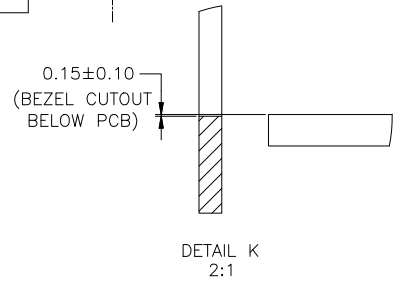

REV:	ECN. NO.	NAME	DATE

NOTES:

MATERIAL:
 CAGE: NICKEL SILVER, THICKNESS 0.25mm
 LIGHT PIPE: POLYCARBONATE, COLOR: CLEAR.
 CONNECTOR:
 PLASTIC HOUSING: HIGH TEMPERATURE LCP, UL94 V-0.
 SPRING: STAINLESS STEEL, THICKNESS 0.20mm
 CONTACTS: PHOSPHOR BRONZE, THICKNESS 0.20mm
 PLATING: 15μ" MIN. GOLD ON MATING AREA,
 150μ" MIN. MATE TIN ON SOLDER TAILS.
 PACKAGING: TRAY PACKAGING.
 TEMPERATURE RANGE: -40°C TO +85°C

For technical support, please send an email to support@vitalconn.com

REV:	ECN. NO.	NAME	DATE

THE ENTIRE AREA OF THE CONNECTOR FOOTPRINT TO BE CONSIDERED THE KEEP OUT AREA FOR COMPONENTS (OTHER THAN LIGHT PIPE LE'S) THIS AREA IS INDICATED BY THE ADSDHED LINE

ECOMMENDED PCB CONFIGURATION

- NOTES:
- 1. DATUM AND BASIC DIMENSIONS ESTABLISHED BY CUSTOMER.
 - 2. 1.05 mm DIAMETER HOLES ARE CHASSIS GROUND.

GENERAL TOLERANCE .X±0.20 .X±1° .XX±0.15 .XX±5° .XXX±0.10		VITALCON a vital connector company		FOR YOUR VITAL CONNECTION	
DRAWN BY: Zou Long		TITLE: SFP 2X6 CAGE+CONNECTOR		PART NO: S1N3G00200BA4	
CHECKED BY: Bob		SIZE: A4		UNIT:mm	
APPROVED BY: QPF		PROJECTION		SHEET:2 OF 3	
				FCN: A4	
				http://www.vitalconn.com	

For technical support, please send an email to support@vitalconn.com

REV:	ECN. NO.	NAME	DATE

GENERAL TOLERANCE .X±0.20 .X±1° .XX±0.15 .XX±5° .XXX±0.10		VITALCON a vital connector company		FOR YOUR VITAL CONNECTION	
DRAWN BY: Zou Long		TITLE: SFP 2X6 CAGE+CONNECTOR		REV: A	
CHECKED BY: Bob		PART NO: S1N3G00200BA4		FCN: A4	
APPROVED BY: QPF		SIZE: A4		UNIT:mm	
		PROJECTION		SHEET:3 OF 3	
				http://www.vitalconn.com	