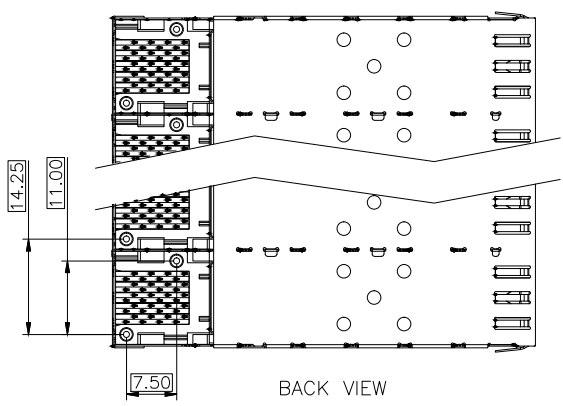

REV:	ECN. NO.	NAME	DATE

NOTES:

MATERIAL:
 CAGE: NICKEL SILVER, THICKNESS 0.25mm
 LIGHT PIPE: POLYCARBONATE, COLOR: CLEAR.
 CONNECTOR:
 PLASTIC HOUSING: HIGH TEMPERATURE LCP, UL94 V-0.
 SPRING: STAINLESS STEEL, THICKNESS 0.20mm
 CONTACTS: PHOSPHOR BRONZE, THICKNESS 0.20mm
 PLATING: 15μ" MIN. GOLD ON MATING AREA,
 150μ" MIN. MATE TIN ON SOLDER TAILS.
 PACKAGING: TRAY PACKAGING.
 TEMPERATURE RANGE: -40°C TO +85°C

DETAIL A
1:1

GENERAL TOLERANCE .X±0.20 .X±1° .XX±0.15 .XX±5° .XXX±0.10		VITALCON a vital connector company		FOR YOUR VITAL CONNECTION	
DRAWN BY: Zou Long		TITLE: SFP 2X6 CAGE+CONNECTOR		PART NO: S1N3G00200BA4	
CHECKED BY: Bob		UNIT:mm		REV: A	
APPROVED BY: QPF		PROJECTION		SHEET:1 OF 3	
				FCN: A4	
				http://www.vitalconn.com	

ECOMMENDED PCB CONFIGURATION

- NOTES:
- 1. DATUM AND BASIC DIMENSIONS ESTABLISHED BY CUSTOMER.
 - 2. 1.05 mm DIAMETER HOLES ARE CHASSIS GROUND.

GENERAL TOLERANCE .X±0.20 .X±1° .XX±0.15 .XX±5° .XXX±0.10		VITALCON a vital connector company		FOR YOUR VITAL CONNECTION	
DRAWN BY: Zou Long		TITLE: SFP 2X6 CAGE+CONNECTOR		PART NO: S1N3G00200BA4	
CHECKED BY: Bob		SIZE: A4		UNIT:mm	
APPROVED BY: QPF		PROJECTION		SHEET:2 OF 3	
				FCN: A4	
				http://www.vitalconn.com	