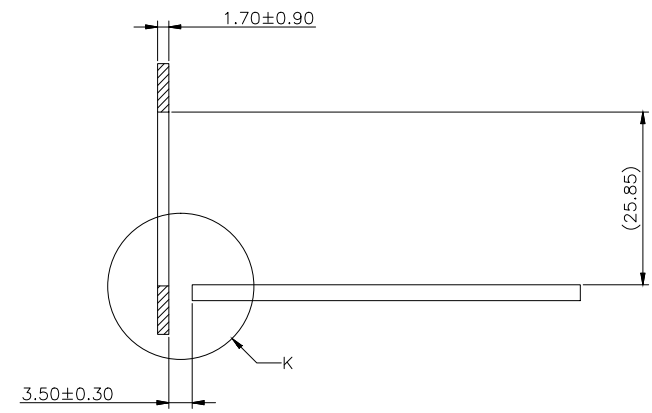

REV:	ECN. NO.	NAME	DATE

NOTES:

MATERIAL:
 CAGE: NICKEL SILVER, THICKNESS 0.25mm
 LIGHT PIPE: POLYCARBONATE, COLOR: CLEAR.
 CONNECTOR:
 PLASTIC HOUSING: HIGH TEMPERATURE LCP, UL94 V-0.
 SPRING: STAINLESS STEEL, THICKNESS 0.20mm
 CONTACTS: PHOSPHOR BRONZE, THICKNESS 0.20mm
 PLATING: 15μ" MIN. GOLD ON MATING AREA,
 150μ" MIN. MATE TIN ON SOLDER TAILS.
 PACKAGING: TRAY PACKAGING.
 TEMPERATURE RANGE: -40°C TO +85°C

For technical support, please send an email to support@vitalconn.com

REV:	ECN. NO.	NAME	DATE

THE ENTIRE AREA OF THE CONNECTOR FOOTPRINT TO BE CONSIDERED THE KEEP OUT AREA FOR COMPONENTS (OTHER THAN LIGHT PIPE LE'S) THIS AREA IS INDICATED BY THE ADSDHED LINE

ECOMMENDED PCB CONFIGURATION

- NOTES:
- 1. DATUM AND BASIC DIMENSIONS ESTABLISHED BY CUSTOMER.
 - 2. 1.05 mm DIAMETER HOLES ARE CHASSIS GROUND.

GENERAL TOLERANCE .X±0.20 .X±1° .XX±0.15 .XX±5° .XXX±0.10		VITALCON a vital connector company		FOR YOUR VITAL CONNECTION	
DRAWN BY: Zou Long		TITLE: SFP 2X6 CAGE+CONNECTOR		PART NO: S1N3G00200BA4	
CHECKED BY: Bob		SIZE: A4		UNIT:mm	
APPROVED BY: QPF		PROJECTION		SHEET:2 OF 3	
				FCN: A4	
				http://www.vitalconn.com	

For technical support, please send an email to support@vitalconn.com

REV:	ECN. NO.	NAME	DATE

GENERAL TOLERANCE .X±0.20 .X±1° .XX±0.15 .XX±5° .XXX±0.10		VITALCON a vital connector company		FOR YOUR VITAL CONNECTION	
DRAWN BY: Zou Long		TITLE: SFP 2X6 CAGE+CONNECTOR		REV: A	
CHECKED BY: Bob		PART NO: S1N3G00200BA4		FCN: A4	
APPROVED BY: QPF		SIZE: A4		UNIT:mm	
		PROJECTION		SHEET:3 OF 3	
				http://www.vitalconn.com	