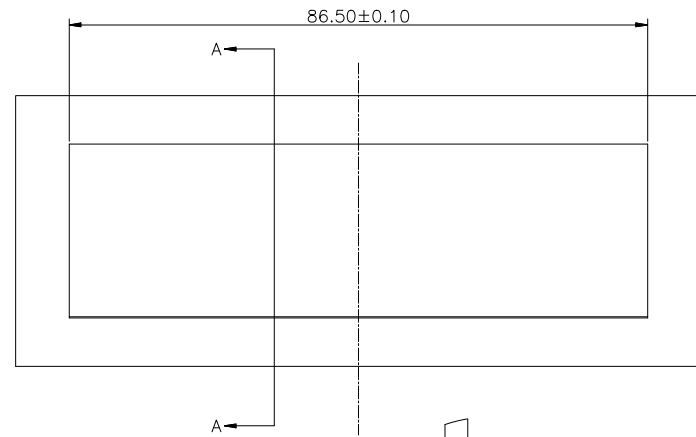

ECOMMENDED PCB CONFIGURATION

- NOTES:
- 1. DATUM AND BASIC DIMENSIONS ESTABLISHED BY CUSTOMER.
 - 2. 1.05 mm DIAMETER HOLES ARE CHASSIS GROUND.

GENERAL TOLERANCE .X±0.20 .X±1° .XX±0.15 .XX±5° .XXX±0.10		VITALCON a vital connector company		FOR YOUR VITAL CONNECTION	
DRAWN BY: Zou Long		TITLE: SFP 2X6 CAGE+CONNECTOR		PART NO: S1N3G00200BA4	
CHECKED BY: Bob		SIZE: A4		UNIT:mm	
APPROVED BY: QPF		PROJECTION		SHEET:2 OF 3	
				FCN: A4	
				http://www.vitalconn.com	

For technical support, please send an email to support@vitalconn.com

REV:	ECN. NO.	NAME	DATE

GENERAL TOLERANCE .X±0.20 .X±1° .XX±0.15 .XX±5° .XXX±0.10		VITALCON a vital connector company		FOR YOUR VITAL CONNECTION	
DRAWN BY: Zou Long		TITLE: SFP 2X6 CAGE+CONNECTOR		REV: A	
CHECKED BY: Bob		PART NO: S1N3G00200BA4		FCN: A4	
APPROVED BY: QPF		SIZE: A4		UNIT:mm	
		PROJECTION		SHEET:3 OF 3	
				http://www.vitalconn.com	