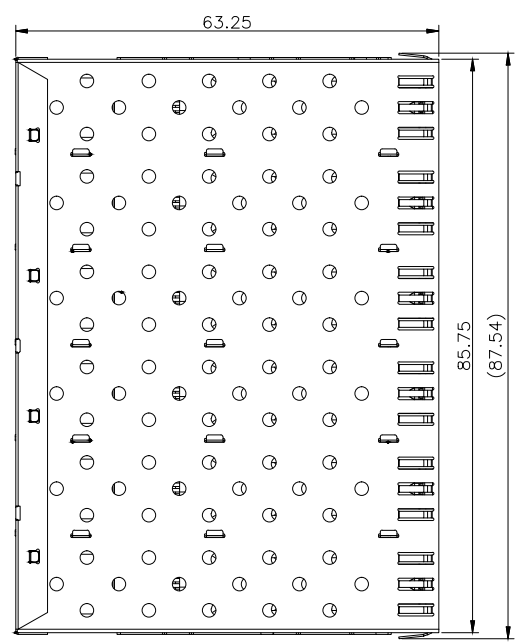

REV:	ECN. NO.	NAME	DATE

NOTES:

MATERIAL:
 CAGE: NICKEL SILVER, THICKNESS 0.25mm
 LIGHT PIPE: POLYCARBONATE, COLOR: CLEAR.
 CONNECTOR:
 PLASTIC HOUSING: HIGH TEMPERATURE LCP, UL94 V-0.
 SPRING: STAINLESS STEEL, THICKNESS 0.20mm
 CONTACTS: PHOSPHOR BRONZE, THICKNESS 0.20mm
 PLATING: 15μ" MIN. GOLD ON MATING AREA,
 150μ" MIN. MATE TIN ON SOLDER TAILS.
 PACKAGING: TRAY PACKAGING.
 TEMPERATURE RANGE: -40°C TO +85°C

DETAIL A
1:1

GENERAL TOLERANCE .X±0.20 .X±1° .XX±0.15 .XX±5° .XXX±0.10		VITALCON a vital connector company		FOR YOUR VITAL CONNECTION	
DRAWN BY: Zou Long		TITLE: SFP 2X6 CAGE+CONNECTOR		PART NO: S1N3G00200BA4	
CHECKED BY: Bob		UNIT:mm		REV: A	
APPROVED BY: QPF		PROJECTION		SHEET:1 OF 3	
				FCN: A4	
				http://www.vitalconn.com	

For technical support, please send an email to support@vitalconn.com

REV:	ECN. NO.	NAME	DATE

THE ENTIRE AREA OF THE CONNECTOR FOOTPRINT TO BE CONSIDERED THE KEEP OUT AREA FOR COMPONENTS (OTHER THAN LIGHT PIPE LE'S) THIS AREA IS INDICATED BY THE ADSDHED LINE

ECOMMENDED PCB CONFIGURATION

- NOTES:
- 1. DATUM AND BASIC DIMENSIONS ESTABLISHED BY CUSTOMER.
 - 2. 1.05 mm DIAMETER HOLES ARE CHASSIS GROUND.

GENERAL TOLERANCE .X±0.20 .X±1° .XX±0.15 .XX±5° .XXX±0.10		VITALCON a vital connector company		FOR YOUR VITAL CONNECTION	
DRAWN BY: Zou Long		TITLE: SFP 2X6 CAGE+CONNECTOR		PART NO: S1N3G00200BA4	
CHECKED BY: Bob		SIZE: A4		UNIT:mm	
APPROVED BY: QPF		PROJECTION		SHEET:2 OF 3	
				FCN: A4	
				http://www.vitalconn.com	