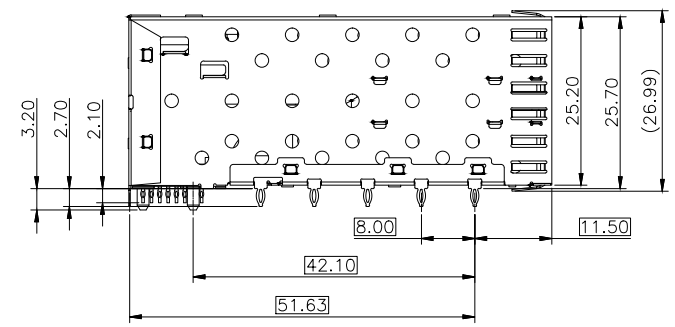

REV:	ECN. NO.	NAME	DATE

NOTES:

MATERIAL:
 CAGE: NICKEL SILVER, THICKNESS 0.25mm
 LIGHT PIPE: POLYCARBONATE, COLOR: CLEAR.
 CONNECTOR:
 PLASTIC HOUSING: HIGH TEMPERATURE LCP, UL94 V-0.
 SPRING: STAINLESS STEEL, THICKNESS 0.20mm
 CONTACTS: PHOSPHOR BRONZE, THICKNESS 0.20mm
 PLATING: 15μ" MIN. GOLD ON MATING AREA,
 150μ" MIN. MATE TIN ON SOLDER TAILS.
 PACKAGING: TRAY PACKAGING.
 TEMPERATURE RANGE: -40°C TO +85°C

DETAIL A
1:1

GENERAL TOLERANCE .X±0.20 .X±1° .XX±0.15 .XX±5° .XXX±0.10		VITALCON a vital connector company		FOR YOUR VITAL CONNECTION	
DRAWN BY: Zou Long		TITLE: SFP 2X6 CAGE+CONNECTOR		PART NO: S1N3G00200BA4	
CHECKED BY: Bob		UNIT:mm		REV: A	
APPROVED BY: QPF		PROJECTION		SHEET:1 OF 3	
				FCN: A4	
				http://www.vitalconn.com	

For technical support, please send an email to support@vitalconn.com

REV:	ECN. NO.	NAME	DATE

THE ENTIRE AREA OF THE CONNECTOR FOOTPRINT TO BE CONSIDERED THE KEEP OUT AREA FOR COMPONENTS (OTHER THAN LIGHT PIPE LE'S) THIS AREA IS INDICATED BY THE ADSDHED LINE

ECOMMENDED PCB CONFIGURATION

- NOTES:
- 1. DATUM AND BASIC DIMENSIONS ESTABLISHED BY CUSTOMER.
 - 2. 1.05 mm DIAMETER HOLES ARE CHASSIS GROUND.

GENERAL TOLERANCE .X±0.20 .X±1° .XX±0.15 .XX±5° .XXX±0.10		VITALCON a vital connector company		FOR YOUR VITAL CONNECTION	
DRAWN BY: Zou Long		TITLE: SFP 2X6 CAGE+CONNECTOR		PART NO: S1N3G00200BA4	
CHECKED BY: Bob		SIZE: A4		UNIT:mm	
APPROVED BY: QPF		PROJECTION		SHEET:2 OF 3	
				FCN: A4	
				http://www.vitalconn.com	