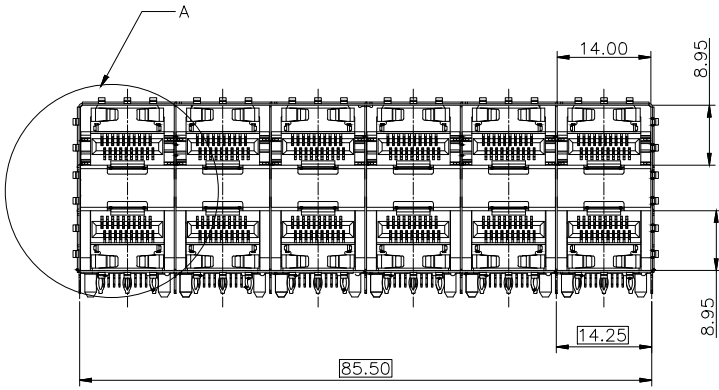

REV:	ECN. NO.	NAME	DATE

NOTES:

MATERIAL:
 CAGE: NICKEL SILVER, THICKNESS 0.25mm
 LIGHT PIPE: POLYCARBONATE, COLOR: CLEAR.
 CONNECTOR:
 PLASTIC HOUSING: HIGH TEMPERATURE LCP, UL94 V-0.
 SPRING: STAINLESS STEEL, THICKNESS 0.20mm
 CONTACTS: PHOSPHOR BRONZE, THICKNESS 0.20mm
 PLATING: 15μ" MIN. GOLD ON MATING AREA,
 150μ" MIN. MATE TIN ON SOLDER TAILS.
 PACKAGING: TRAY PACKAGING.
 TEMPERATURE RANGE: -40°C TO +85°C

DETAIL A
1:1

GENERAL TOLERANCE .X±0.20 .X±1° .XX±0.15 .XX±5° .XXX±0.10		VITALCON a vital connector company		FOR YOUR VITAL CONNECTION	
DRAWN BY: Zou Long		TITLE: SFP 2X6 CAGE+CONNECTOR		PART NO: S1N3G00200BA4	
CHECKED BY: Bob		UNIT:mm		REV: A	
APPROVED BY: QPF		PROJECTION		SHEET:1 OF 3	
				FCN: A4	
				http://www.vitalconn.com	

For technical support, please send an email to support@vitalconn.com

REV:	ECN. NO.	NAME	DATE

THE ENTIRE AREA OF THE CONNECTOR FOOTPRINT TO BE CONSIDERED THE KEEP OUT AREA FOR COMPONENTS (OTHER THAN LIGHT PIPE LE'S) THIS AREA IS INDICATED BY THE ADSDHED LINE

ECOMMENDED PCB CONFIGURATION

- NOTES:
- 1. DATUM AND BASIC DIMENSIONS ESTABLISHED BY CUSTOMER.
 - 2. 1.05 mm DIAMETER HOLES ARE CHASSIS GROUND.

GENERAL TOLERANCE .X±0.20 .X±1° .XX±0.15 .XX±5° .XXX±0.10		VITALCON a vital connector company		FOR YOUR VITAL CONNECTION	
DRAWN BY: Zou Long		TITLE: SFP 2X6 CAGE+CONNECTOR		PART NO: S1N3G00200BA4	
CHECKED BY: Bob		SIZE: A4		UNIT:mm	
APPROVED BY: QPF		PROJECTION		SHEET:2 OF 3	
				FCN: A4	
				http://www.vitalconn.com	